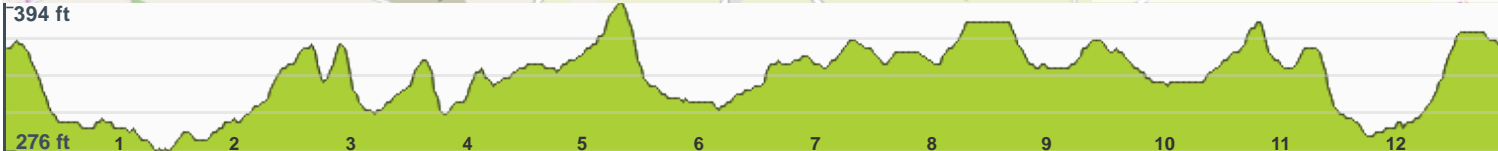

NBBR 2024 Leisure Ride 20K (v1.0)

ROUTE INFORMATION

ROUTE LENGTH	12.880 miles
ASCENT	547 ft
DESCENT	547 ft
HILLS	⬆ 40.0% ⬇ 32.6% ➡ 27.4%
TERRAIN	Road A
START	LAT: 51.943584, LNG: -0.891596

NOTES

North Bucks Bike Ride is a charity cycle event organised by Lions Club of Winslow and Winslow Wheelers Cycle Club.

Leisure Rides are designed to be enjoyed by the entire family. The 20km ride follows a route along quiet country roads with stops at -

- Claydon House
- Hogshaw Farm

Further information available on <https://www.northbucksbikeride.info/>

NBBR 2024 Leisure Ride 20K (v1.0)

ROUTE DIRECTIONS

No	Miles	Turn	Directions
1	0.000		START
2	0.109	➔	Turn right onto Verney Road
3	2.446	↶	Turn left onto Sandhill Road
4	2.621	➔	Turn right onto Queen Catherine Road
5	4.151	↶	<div style="display: flex; align-items: flex-start;"> <div style="margin-right: 10px;">  <div style="border: 1px solid black; padding: 2px; display: inline-block;">Claydon House</div> </div> <div> <p>Leisure Ride Attraction</p>  </div> </div>
6	4.458	↶	Turn left out of Claydon Estate
7	5.294	➔	Turn right towards Waddesdon
8	6.649	➔	<div style="display: flex; align-items: flex-start;"> <div style="margin-right: 10px;">  <div style="border: 1px solid black; padding: 2px; display: inline-block;">Hogshaw Farm</div> </div> <div> <p>Leisure Ride Attraction Free Entry</p>  </div> </div>
9	6.729	➔	Turn right on Claydon Road
10	6.870	↶	Turn sharp left
11	8.203	↶	Turn left towards North Marston
12	9.343	↶	Turn sharp left onto Granborough Road
13	12.540	↶	Turn left onto Verney Road

No	Miles	Turn	Directions
14	12.880	→	FINISH Furze Down School