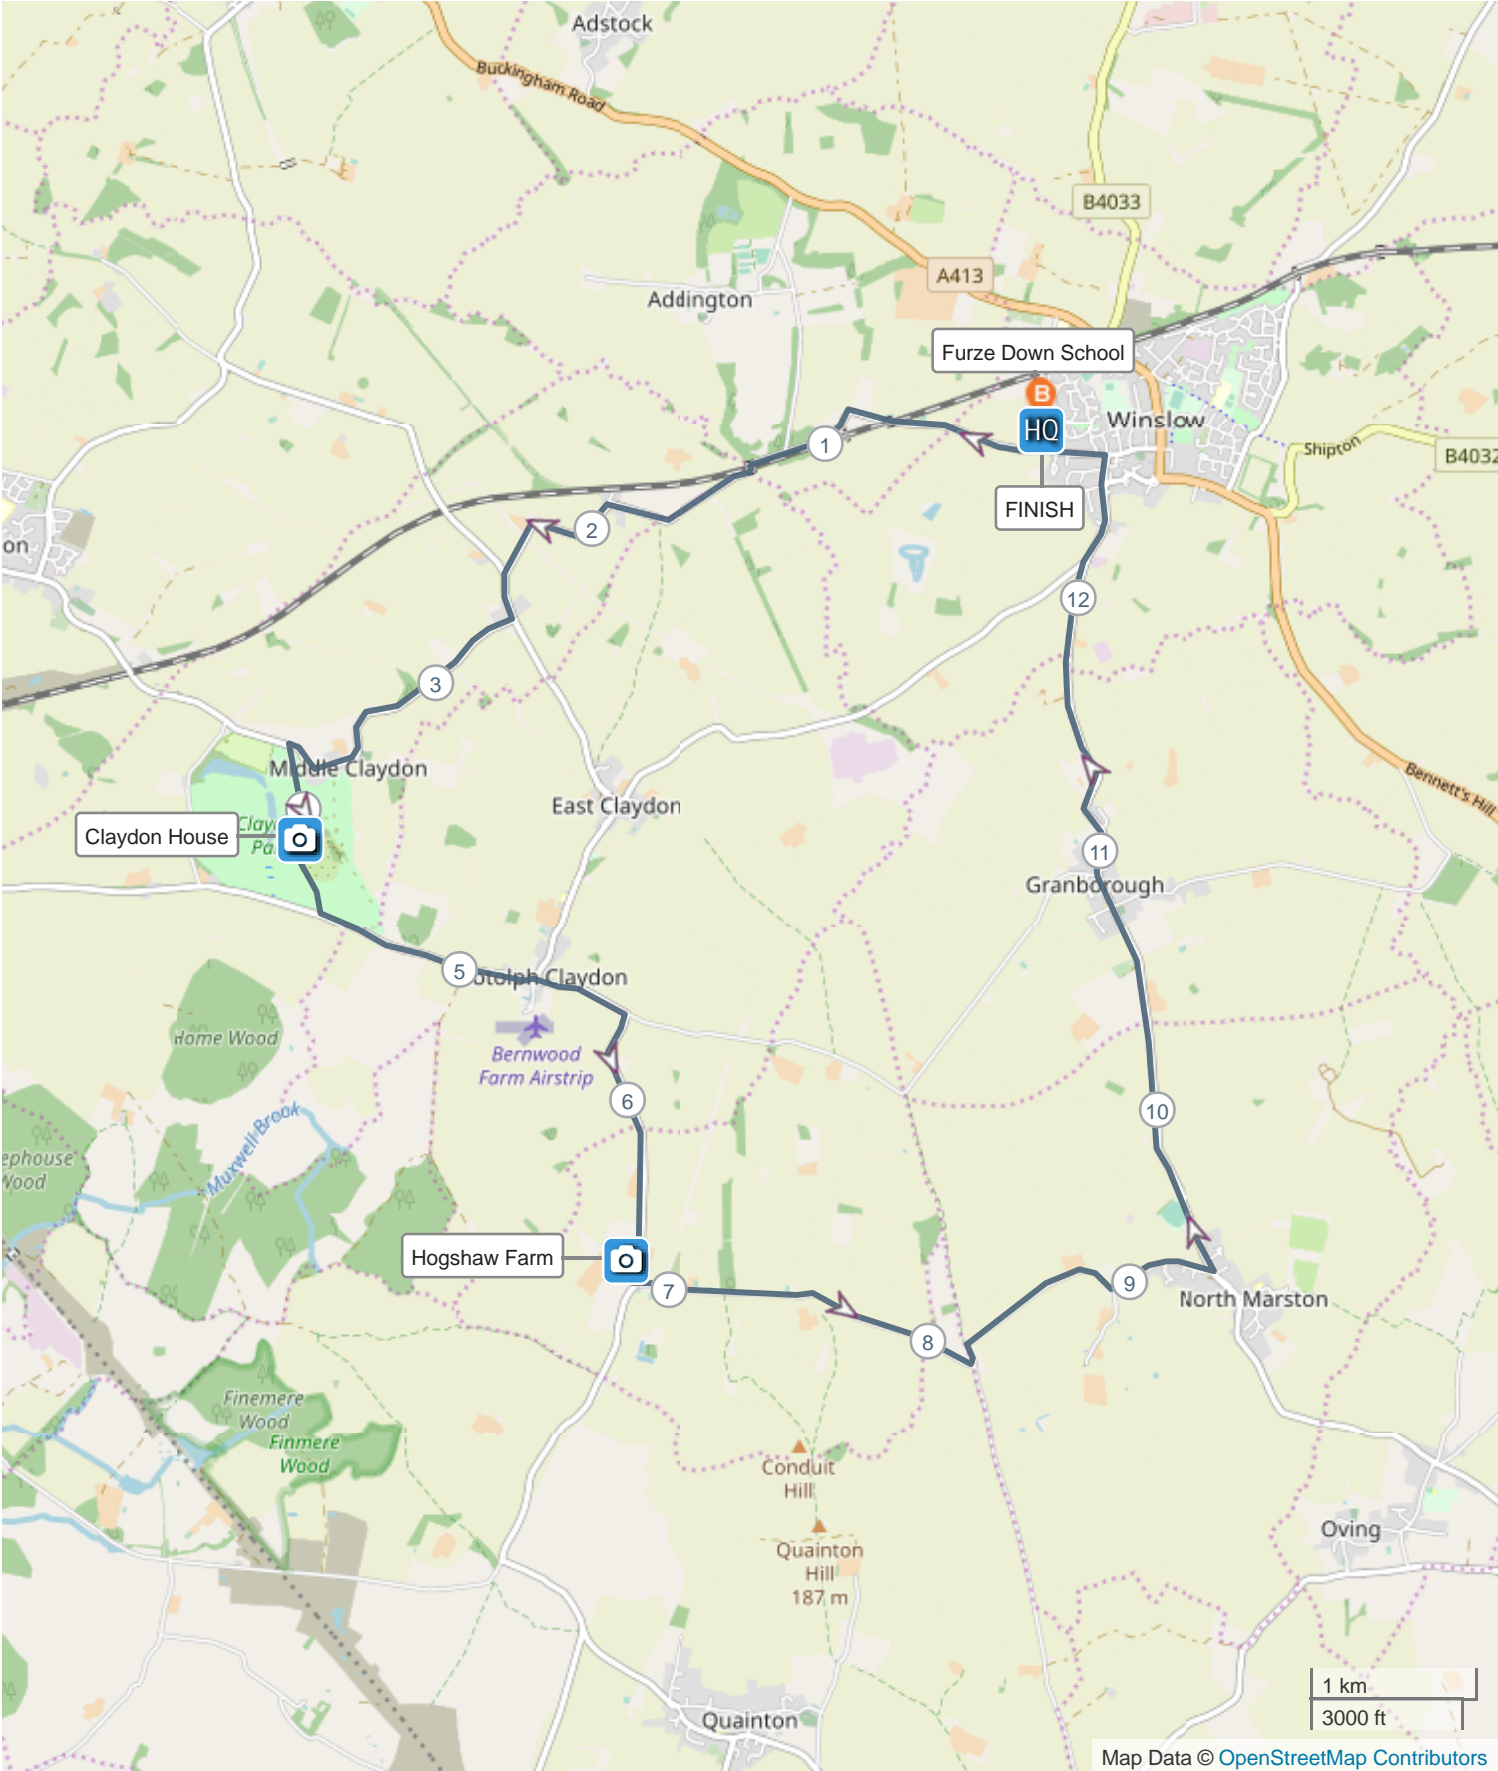

NBBR 2024 Leisure Ride 20K (v1.0)

ROUTE INFORMATION

ROUTE LENGTH	12.880 miles
ASCENT	547 ft
DESCENT	547 ft
HILLS	⬆ 40.0% ⬇ 32.6% ➡ 27.4%
TERRAIN	Road A
START	LAT: 51.943584, LNG: -0.891596

NOTES

North Bucks Bike Ride is a charity cycle event organised by Lions Club of Winslow and Winslow Wheelers Cycle Club.

Leisure Rides are designed to be enjoyed by the entire family. The 20km ride follows a route along quiet country roads with stops at -

- Claydon House
- Hogshaw Farm

Further information available on <https://www.northbucksbikeride.info/>

NBBR 2024 Leisure Ride 20K (v1.0)

ROUTE DIRECTIONS

No	Miles	Turn	Directions
1	0.000		START
2	0.109	➔	Turn right onto Verney Road
3	2.446	↶	Turn left onto Sandhill Road
4	2.621	➔	Turn right onto Queen Catherine Road
5	4.151	↶	<div style="display: flex; align-items: flex-start;"> <div style="margin-right: 10px;">  <div style="border: 1px solid black; padding: 2px; display: inline-block;">Claydon House</div> </div> <div> <p>Leisure Ride Attraction</p>  </div> </div>
6	4.458	↶	Turn left out of Claydon Estate
7	5.294	➔	Turn right towards Waddesdon
8	6.649	➔	<div style="display: flex; align-items: flex-start;"> <div style="margin-right: 10px;">  <div style="border: 1px solid black; padding: 2px; display: inline-block;">Hogshaw Farm</div> </div> <div> <p>Leisure Ride Attraction Free Entry</p>  </div> </div>
9	6.729	➔	Turn right on Claydon Road
10	6.870	↶	Turn sharp left
11	8.203	↶	Turn left towards North Marston
12	9.343	↶	Turn sharp left onto Granborough Road
13	12.540	↶	Turn left onto Verney Road

No	Miles	Turn	Directions
14	12.880	→	FINISH Furze Down School